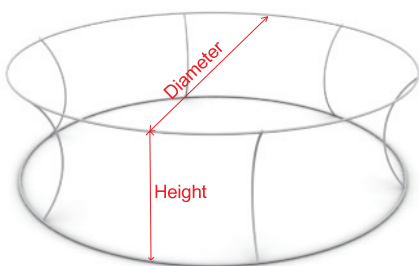

Enseigne textile suspendue circulaire

Notice de montage

STEP 1

TOP circularity

STEP 2

BOTTOM circularity

STEP 3

Frame Size: 5'(1524mm).D x 2.5'(762mm).H
 10'(3048mm).D x 3'(915mm).H
 15'(4572mm).D x 4'(1219mm).H
 20'(6096mm).D x 4'(1219).H

Graphic Size: 4788mm.L x 762mm.H
 9576mm.L x 915mm.H
 14364mm.L x 1219mm.H
 19152mm.L x 1219mm.H

CAUTION:
PLEASE READ THE INSTRUCTIONS BEFORE INSTALLING PRODUCT