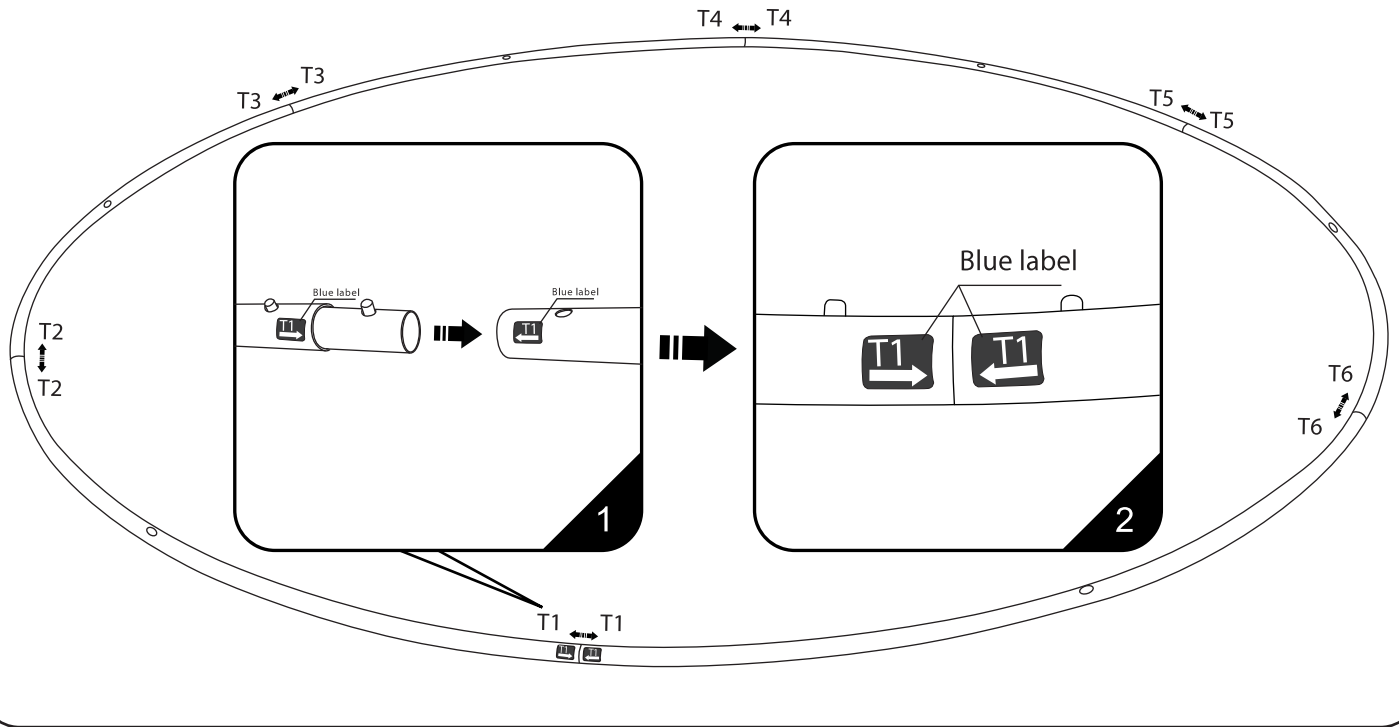

Enseigne textile suspendue circulaire

Notice de montage

STEP 1

TOP circularity

STEP 2

BOTTOM circularity

STEP 3

Frame Size: 5'(1524mm).D x 2.5'(762mm).H
 10'(3048mm).D x 3'(915mm).H
 15'(4572mm).D x 4'(1219mm).H
 20'(6096mm).D x 4'(1219).H

Graphic Size: 4788mm.L x 762mm.H
 9576mm.L x 915mm.H
 14364mm.L x 1219mm.H
 19152mm.L x 1219mm.H

CAUTION:
PLEASE READ THE INSTRUCTIONS BEFORE INSTALLING PRODUCT