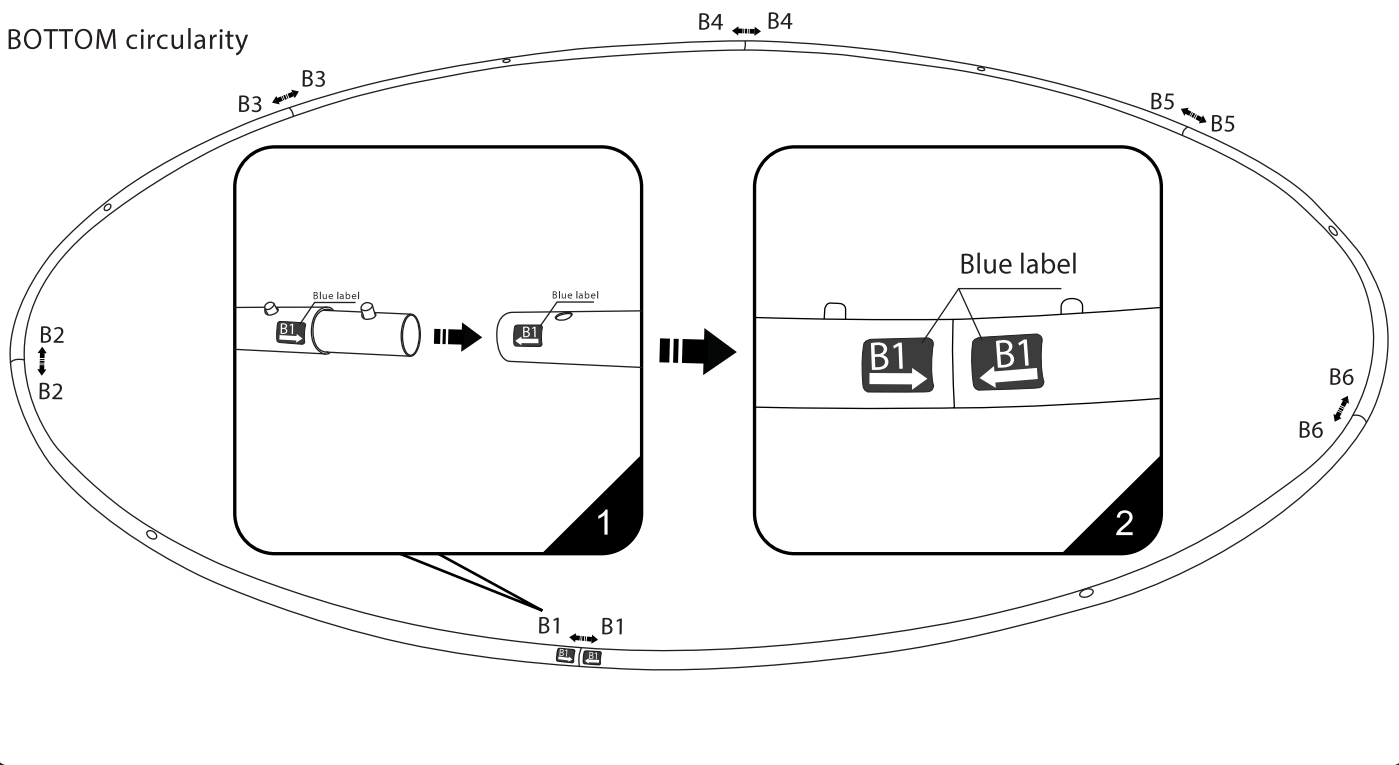

Enseigne textile suspendue circulaire

Notice de montage

STEP 1

TOP circularity

STEP 2

BOTTOM circularity

STEP 3

Frame Size: 5'(1524mm).D x 2.5'(762mm).H
 10'(3048mm).D x 3'(915mm).H
 15'(4572mm).D x 4'(1219mm).H
 20'(6096mm).D x 4'(1219).H

Graphic Size: 4788mm.L x 762mm.H
 9576mm.L x 915mm.H
 14364mm.L x 1219mm.H
 19152mm.L x 1219mm.H

CAUTION:
PLEASE READ THE INSTRUCTIONS BEFORE INSTALLING PRODUCT