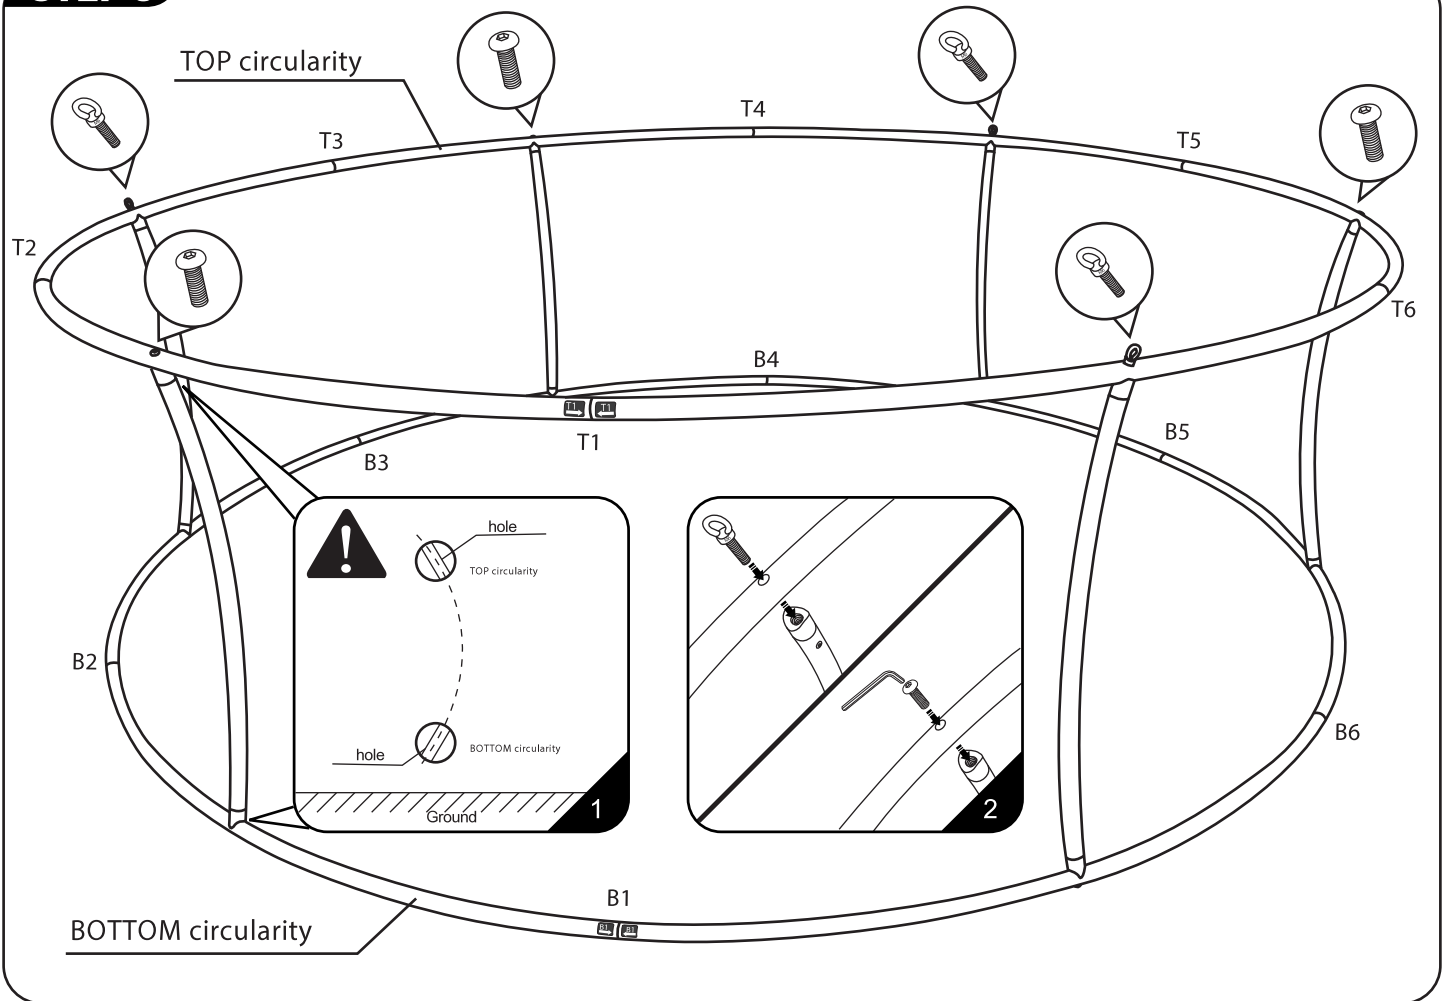

Enseigne textile suspendue circulaire

Notice de montage

STEP 1

TOP circularity

STEP 2

BOTTOM circularity

STEP 3

Frame Size: 5'(1524mm).D x 2.5'(762mm).H
 10'(3048mm).D x 3'(915mm).H
 15'(4572mm).D x 4'(1219mm).H
 20'(6096mm).D x 4'(1219).H

Graphic Size: 4788mm.L x 762mm.H
 9576mm.L x 915mm.H
 14364mm.L x 1219mm.H
 19152mm.L x 1219mm.H

CAUTION:
PLEASE READ THE INSTRUCTIONS BEFORE INSTALLING PRODUCT